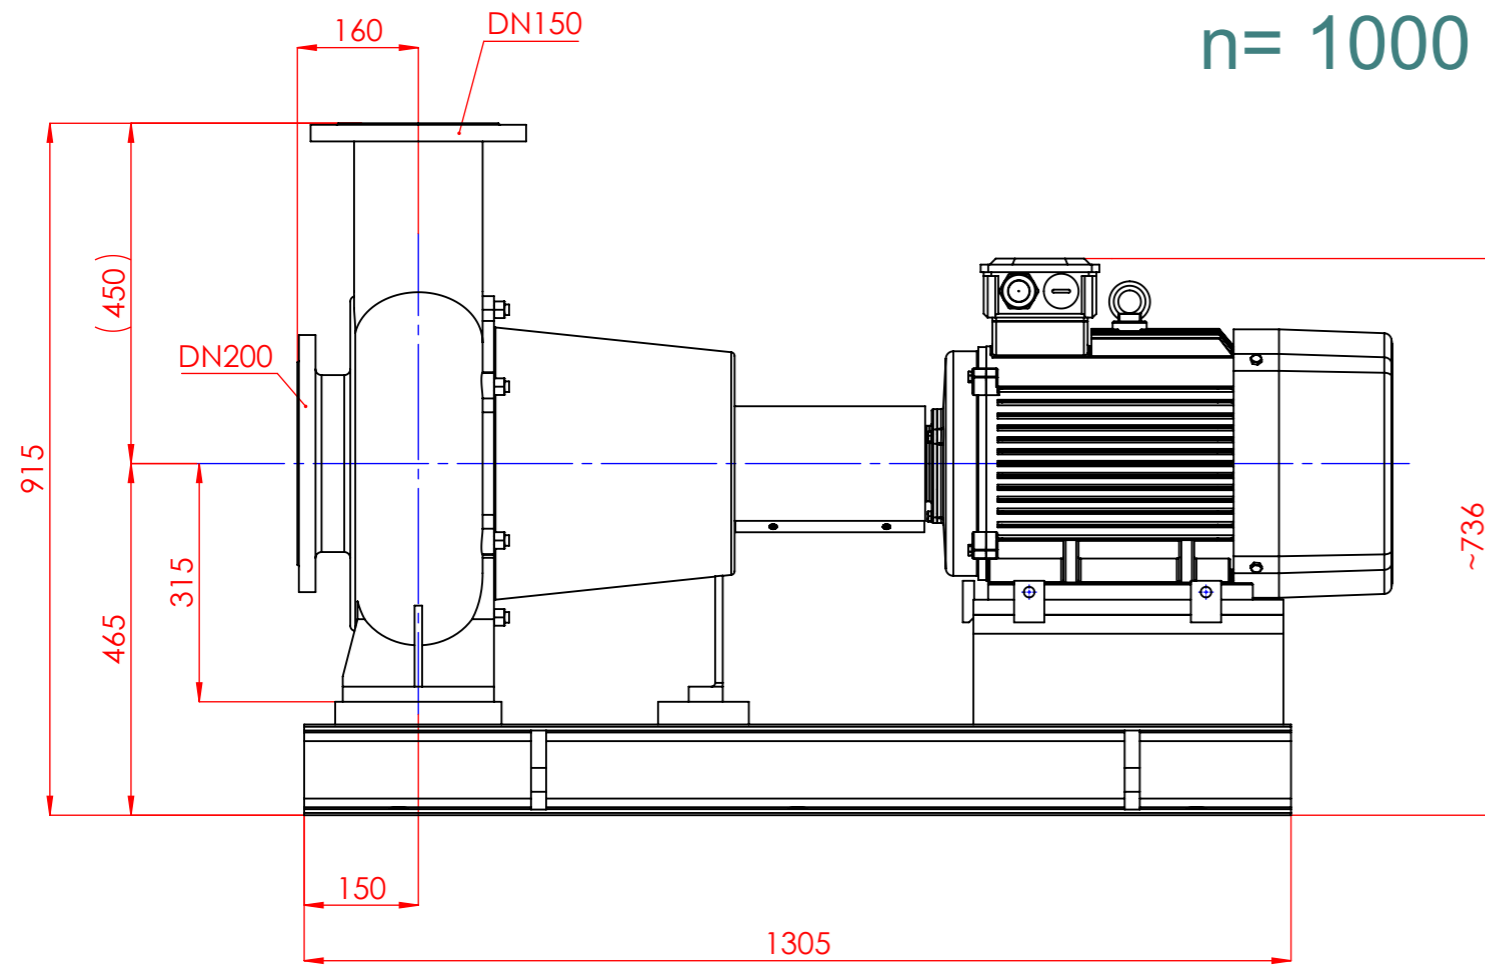

NHVe.150-400 [15,0 kW] n= 1000 obr/min

NHVe.150-400	15,0kW/1000 rpm	 Grudziądz Ul. Droga Jeziorna 8
	180-6	