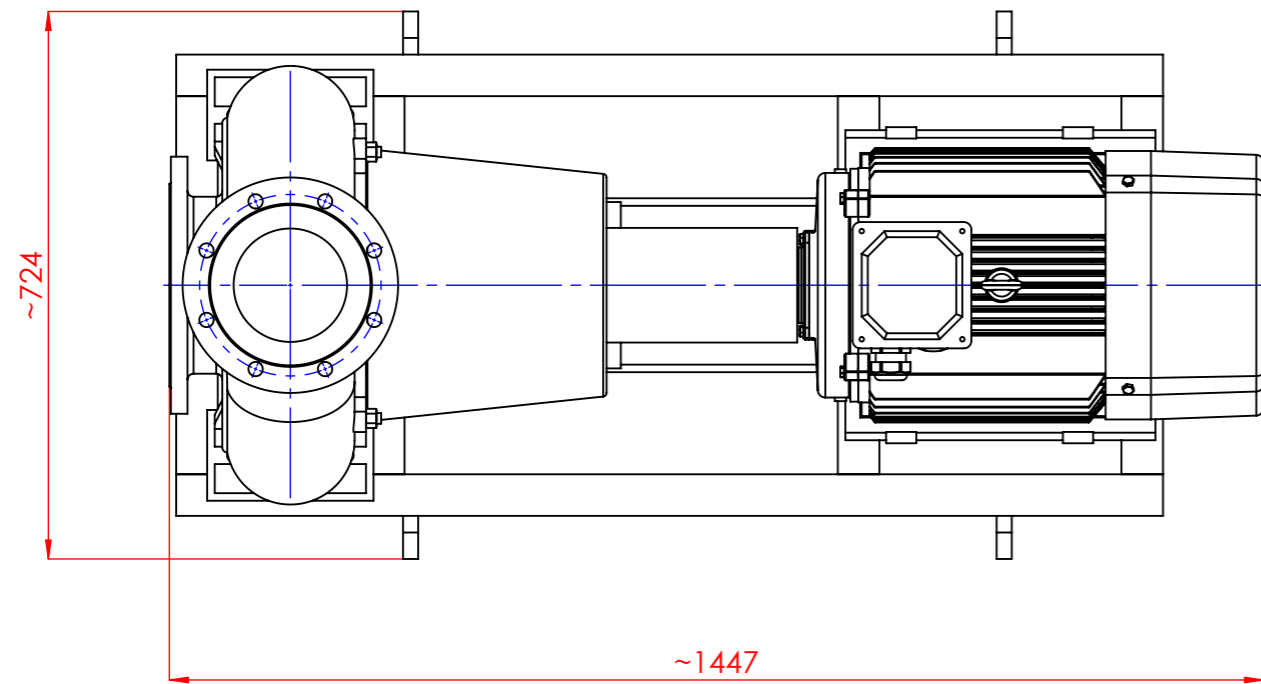

NHVe.150-400 [15,0 kW] n= 1000 obr/min

NHVe.150-400	15,0kW/1000 rpm	 Grudziądz Ul. Droga Jeziorna 8
	180-6	