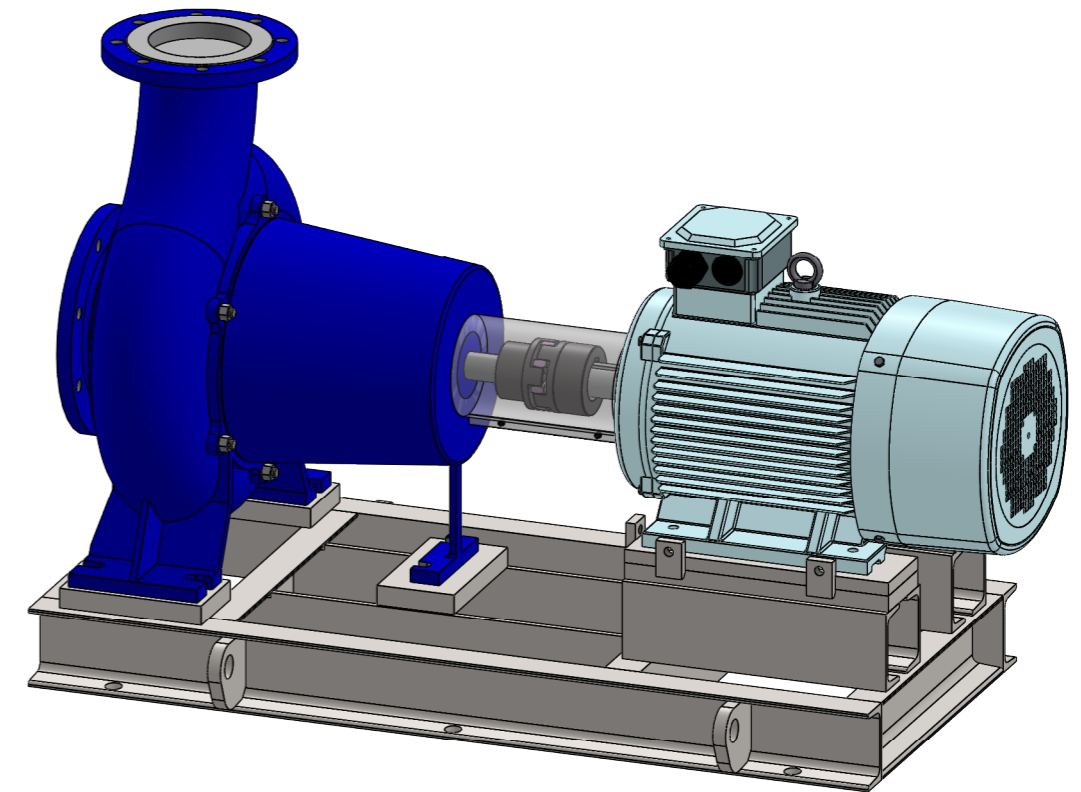

NHVe.150-400 [15,0 kW] n= 1000 obr/min

NHVe.150-400	15,0kW/1000 rpm	 Grudziądz Ul. Droga Jeziorna 8
	180-6	