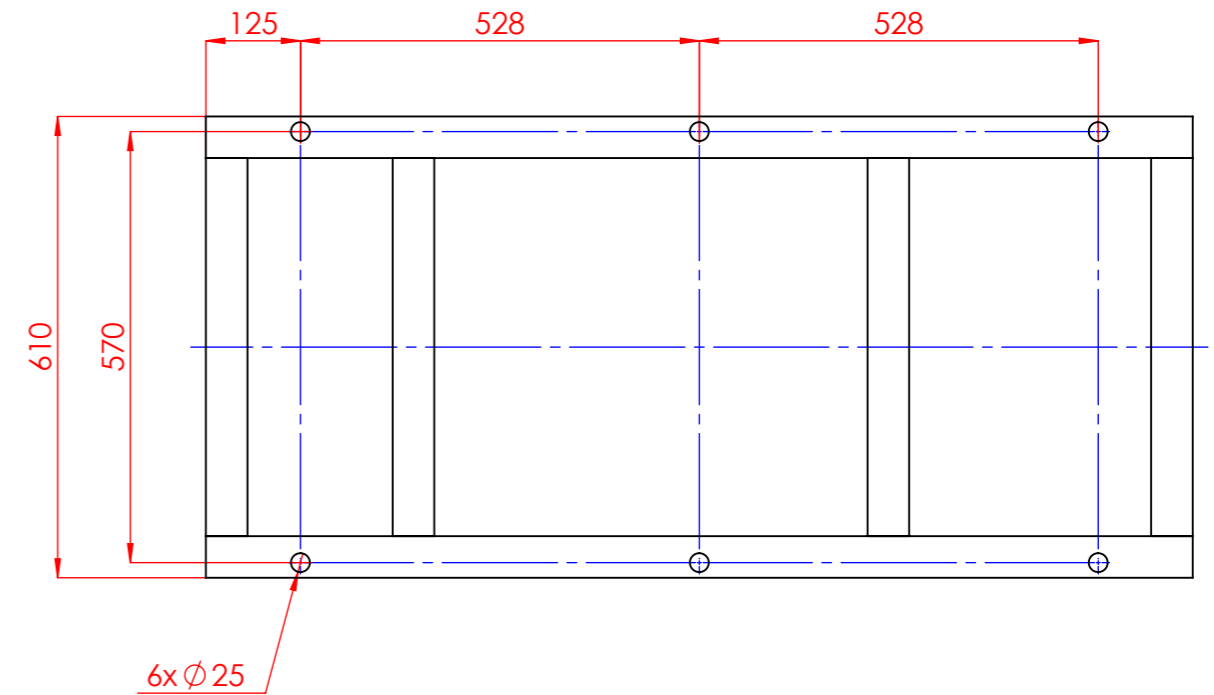

NHVe.150-400 [15,0 kW] n= 1000 obr/min

NHVe.150-400	15,0kW/1000 rpm	 Grudziądz Ul. Droga Jeziorna 8
	180-6	